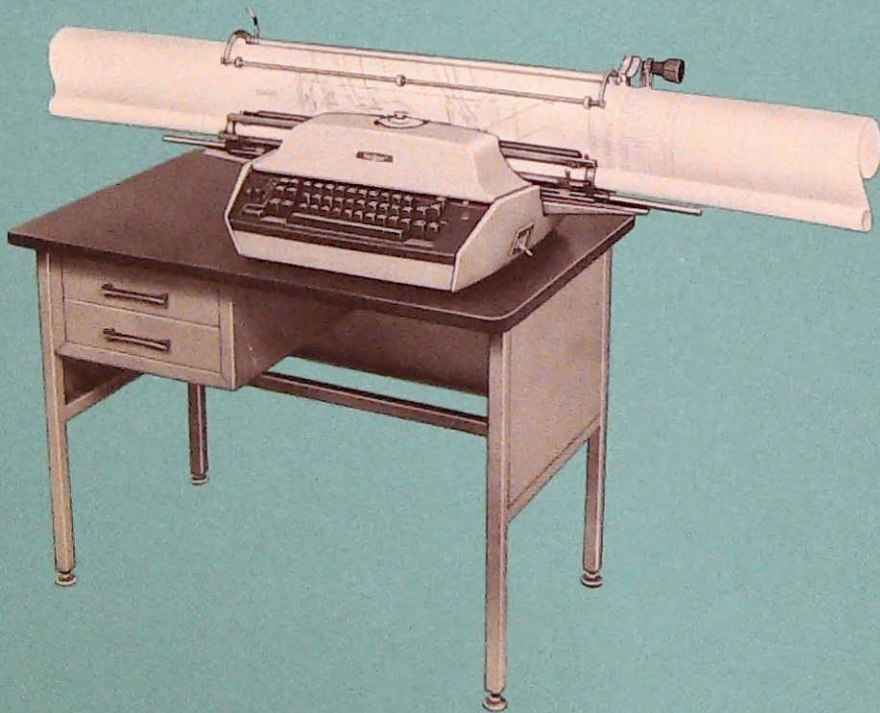

Varityper 360

ENGINEERING LETTERING MACHINE

The Varityper Gothic Condensed Series perfectly fills the need for contrasting weights and sizes of type for use in lettering engineering drawings. The crisp, sharp letters are especially suitable for the demanding reproduction methods generally employed in engineering work. The specimens inside this folder illustrate a few typical examples of the Varityper Gothic Condensed faces in actual use.