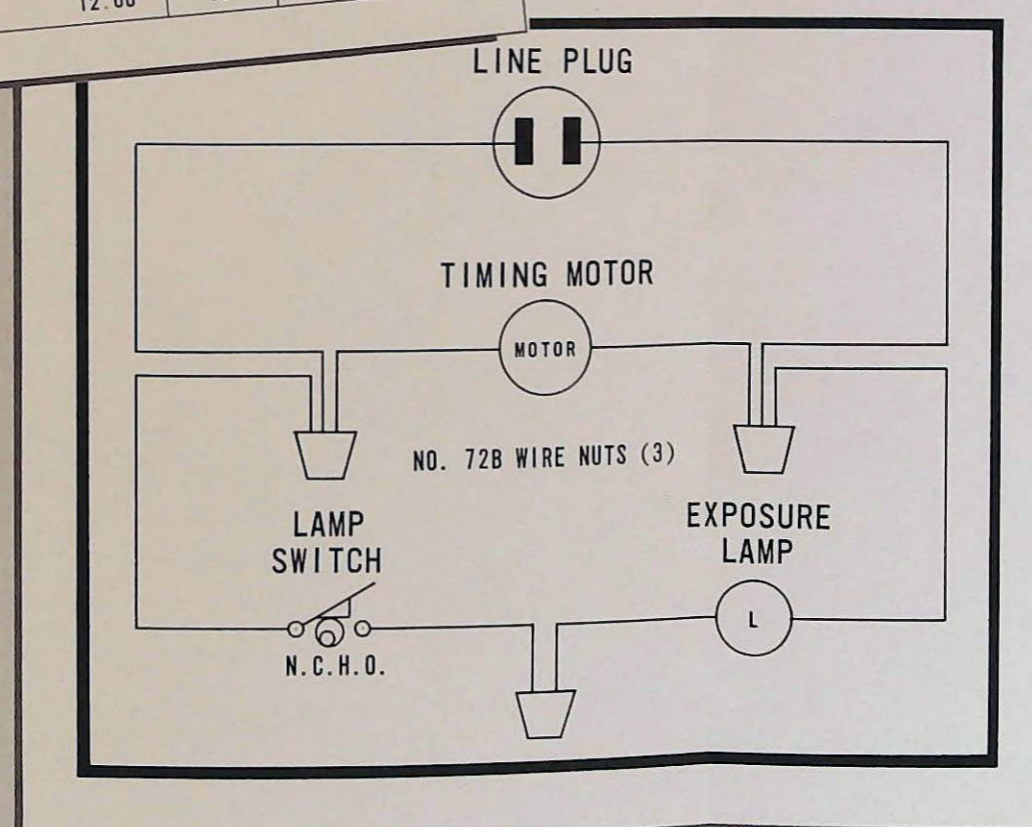

@#&'?!.,:;-- 1234567890 ¢$*(/)%¹/₄¹/₂³/₄

470-12
12 characters
per inch

ABCDEFGHIJKLMNOPQRSTUVWXYZ&
abcdefghijklmnopqrstuvwxyz

@#&'?!.,:;-- 1234567890 ¢$*(/)%¹/₄¹/₂³/₄

470-10
14 characters
per inch

ABCDEFGHIJKLMNOPQRSTUVWXYZ&
abcdefghijklmnopqrstuvwxyz

@#&'?!.,:;-- 1234567890 ¢$*(/)%¹/₄¹/₂³/₄

470-8
16 characters
per inch

The types used in this specimen
are 430-8 and 470-8

No.	NET Each	Width Inches	Height Inches	Shipping Weight
200-2330	7.25	23	30	17
200-2332	7.25	23	32$\frac{1}{2}$	18
200-2335	7.25	23	35	19
200-2830	7.50	28	30	19
200-2832	7.50	28	32$\frac{1}{2}$	20
200-2835	7.50	28	35	21
200-3130	8.00	31$\frac{1}{2}$	30	20
200-3132	8.00	31$\frac{1}{2}$	32$\frac{1}{2}$	21
200-3135	8.00	31$\frac{1}{2}$	35	22
220-3630	8.50	36	30	23
220-3632	8.50	36	32$\frac{1}{2}$	24
200-3635	8.50	36	35	24
201-4530	10.75	45	30	28
201-4532	10.75	45	32$\frac{1}{2}$	29
201-4535	10.75	45	35	30
201-5530	12.00	55	30	31
201-5532	12.00	55	32$\frac{1}{2}$	32
201-5535	12.00	55	35	33

The types used
in this specimen are
430-8, 430-10, 430-13

BILL OF MATERIAL			
ITEM	PART NO.	PART NAME	REQ'D.
1	55-0301-0	Base-Processor	
2	55-0304-0	Sprocket Plate Ass'y.	1
3	55-0306-0	Idler Sprocket Bracket Ass'y.	1
4	50-3089-0	Shaft-Sprocket	1
5	50-3086-0	Chain Drive Sprocket Ass'y.	5
6	43-0211-0	Idler Sprocket Ass'y.	3
7	43-0202-0	Motor	3
8	55-0308-0	Fan	1

r	1
or Mtg.	2
Sprocket Ass'y.	2
	1
ch	1
tor Cam Ass'y.	1
t	1
	1
	1
te	1
	1
	1
vot	2
	1