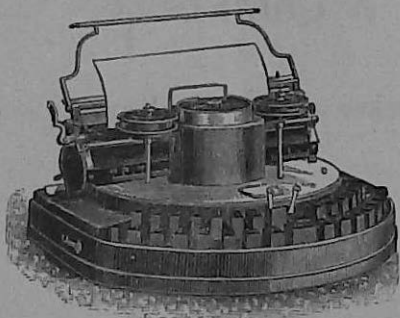

# THE HAMMOND TYPEWRITER.

**PERFECT ALIGNMENT**

AND

**CHANGEABLE TYPE.**

Two Sets of Type with Each Machine.

Increased **MANIFOLDING**

Capacity, and Metallic-  
Faced Type-Wheels.

## EDISON MIMEOGRAPH, DUPLICATING MACHINE,

Will take from one to three thousand copies from one stencil.

**JOHN C. PARKER,**

Agent for WASHINGTON, D. C., and ALEXANDRIA, VA.,  
617 and 619 Seventh Street N. W.